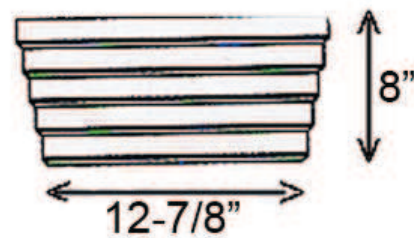

ROSENTHAL 16" BASIN

Cat. No.
4-706

Basin Diameter Top: 16 1/4"
Basin Diameter Bottom: 12 7/8"
Above Counter Height: 8"

Features:

- ▶ Above counter basin
- ▶ Vitreous china
- ▶ Overflow

Colors:

WH White

Meets or exceeds the following specifications: ASME A1123.19.2-2008 and CSA B45.1-08 for ceramic plumbing fixtures.

Interior Dimensions:

Basin diameter: 13" X 13"
Basin Depth: 6 1/2"

Dimensions of fixture are nominal and may vary within the range of tolerances established by ASME Standard A112.19.9. Dimensions and specifications subject to change without notice.